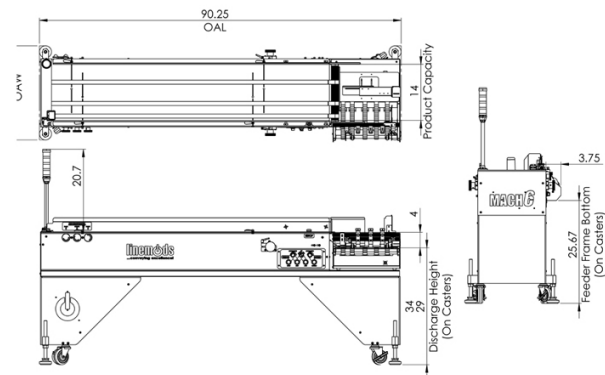

MACH6

6' Auto Loading Bulk Feeder