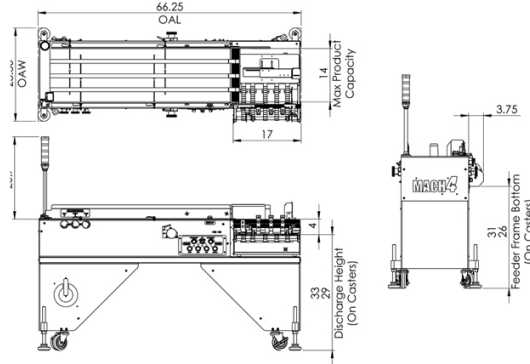

4', 6' and 9' Auto Loading Feeders

Heavy duty extended capacity feeder series for high speed and volume product feeding - for use with all Linemods equipment, and standalone use with your existing equipment.

MACH4

4' Auto Loading Bulk Feeder